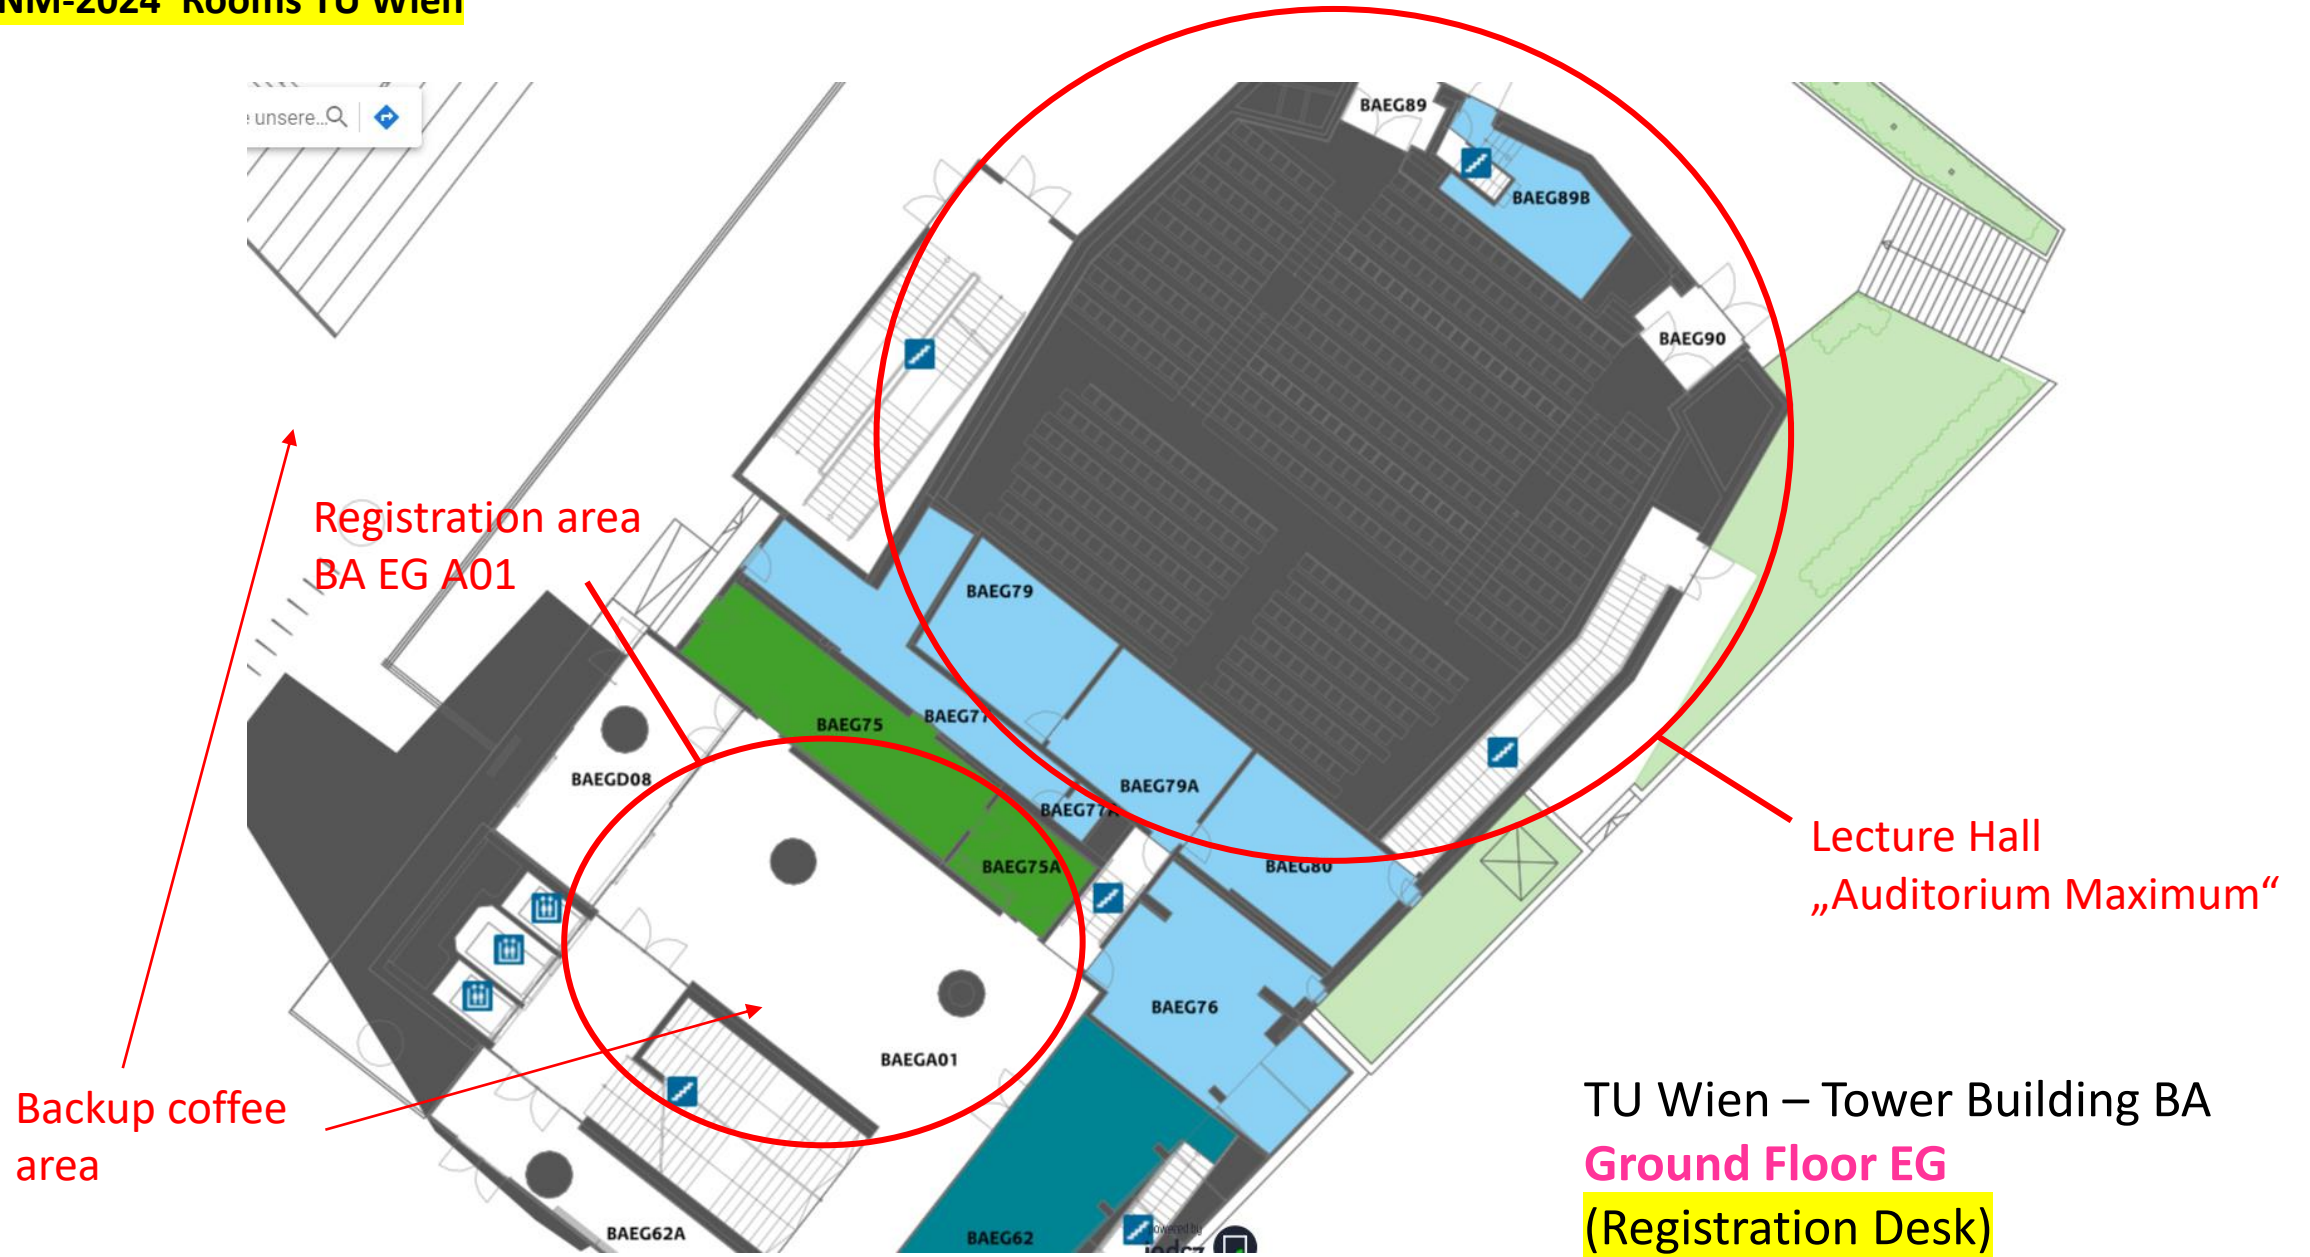

# ISNNM-2024 Rooms TU Wien

Registration area  
BA EG A01

Lecture Hall  
„Auditorium Maximum“

Backup coffee  
area

TU Wien – Tower Building BA  
Ground Floor EG  
(Registration Desk)

ISSNM-2024  
Rooms TU Wien

Lecture Hall „Auditorium  
Maximum“ (Room A)

TU Wien – Tower Building BA  
First Underground Floor U1

TU Wien – Tower Building BA  
Second Floor O2

Lecture Hall  
„Praktikums-  
Hörsaal“ (Room C)

TU Wien – Tower Building BA  
Second Underground Floor U2

# TU Wien – Tower Building BA

<b>Second Floor O2 (Room B / Poster)</b>
<b>Ground Floor EG (Registration Desk)</b>
<b>First Underground Floor U1 (Room A)</b>
<b>Second Underground Floor U2 (Room B)</b>