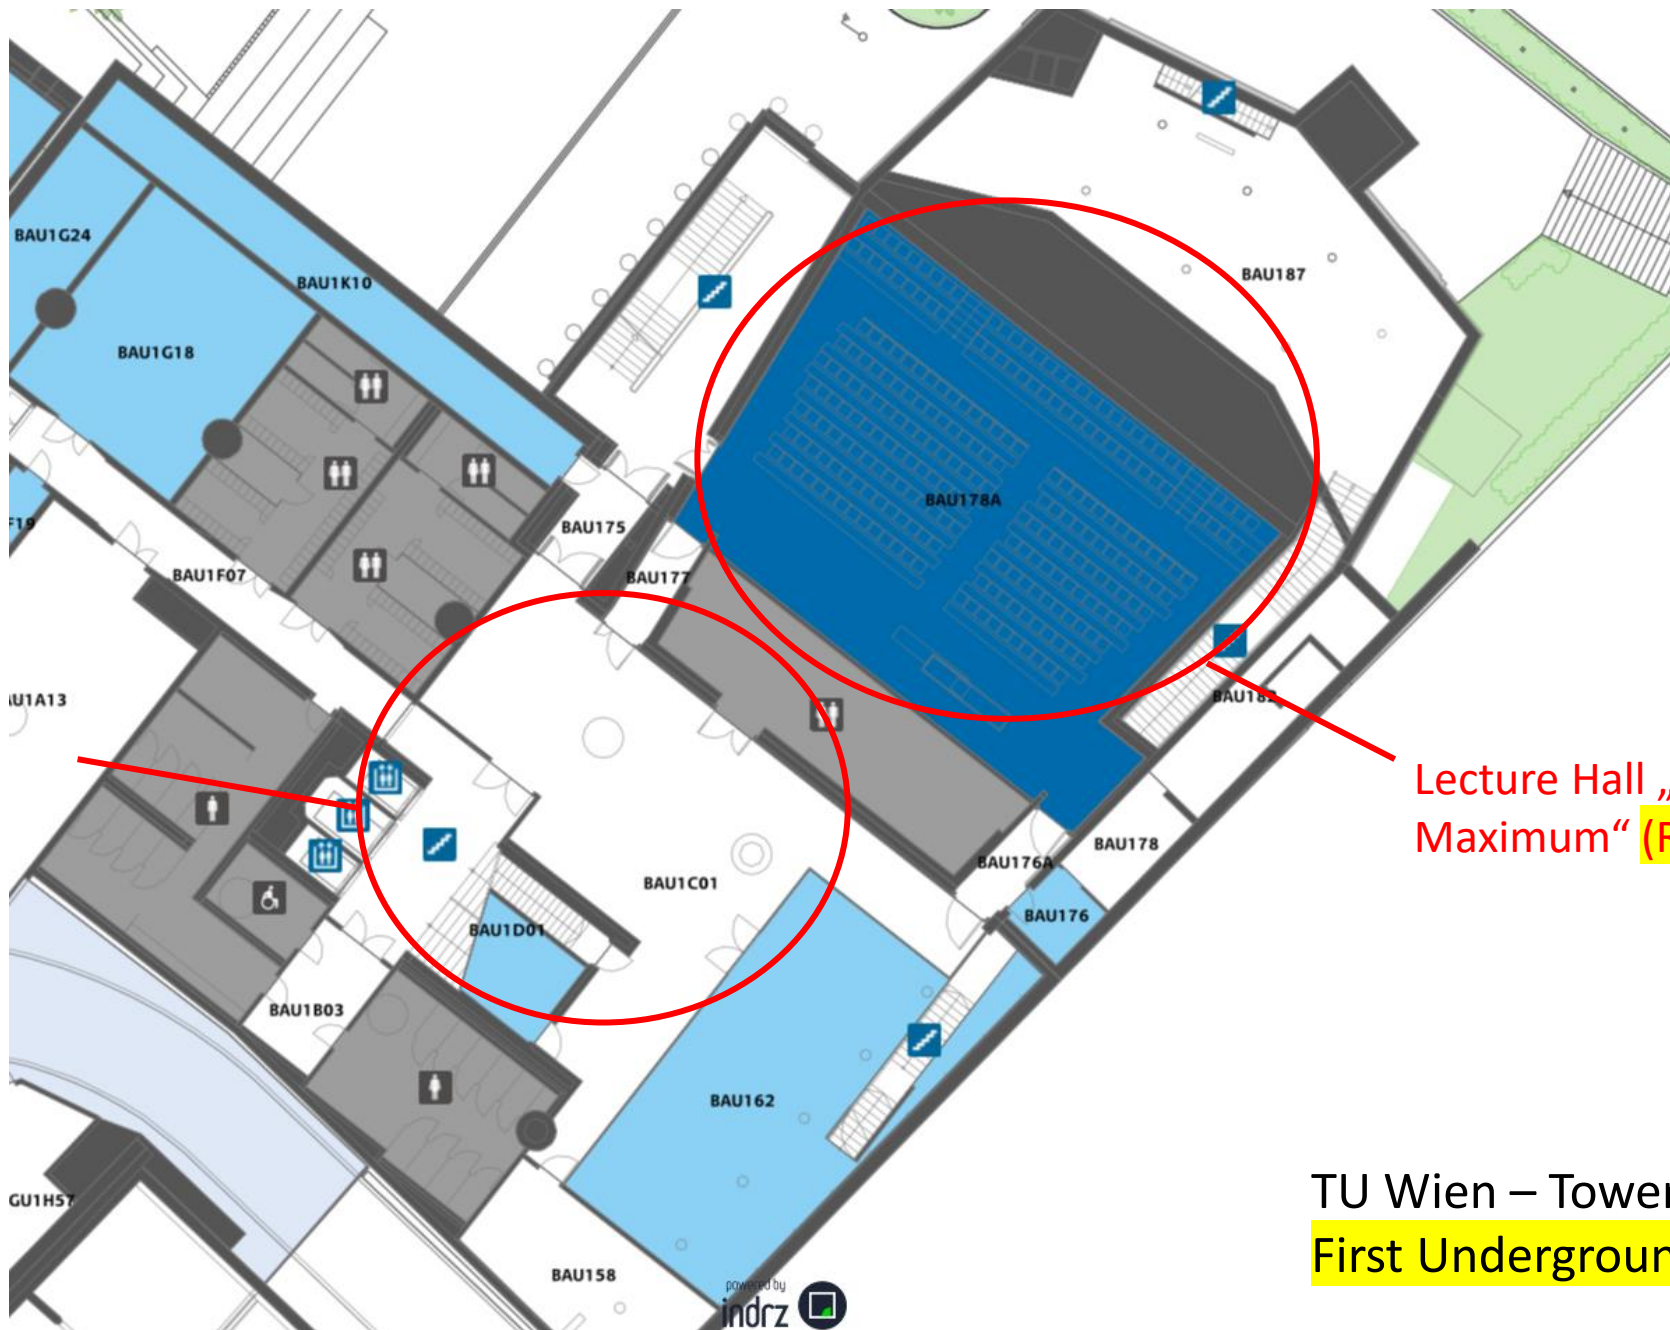

# ISNNM-2024 Rooms TU Wien

Registration area  
BA EG A01

Lecture Hall  
„Auditorium Maximum“

Backup coffee  
area

TU Wien – Tower Building BA  
Ground Floor EG  
(Registration Desk)

ISSNM-2024  
Rooms TU Wien

Lecture Hall „Auditorium  
Maximum“ (Room A)

TU Wien – Tower Building BA  
First Underground Floor U1

TU Wien – Tower Building BA  
Second Floor O2

Lecture Hall  
„Praktikums-  
Hörsaal“ (Room C)

TU Wien – Tower Building BA  
Second Underground Floor U2

# TU Wien – Tower Building BA

<b>Second Floor O2 (Room B / Poster)</b>
<b>Ground Floor EG (Registration Desk)</b>
<b>First Underground Floor U1 (Room A)</b>
<b>Second Underground Floor U2 (Room B)</b>