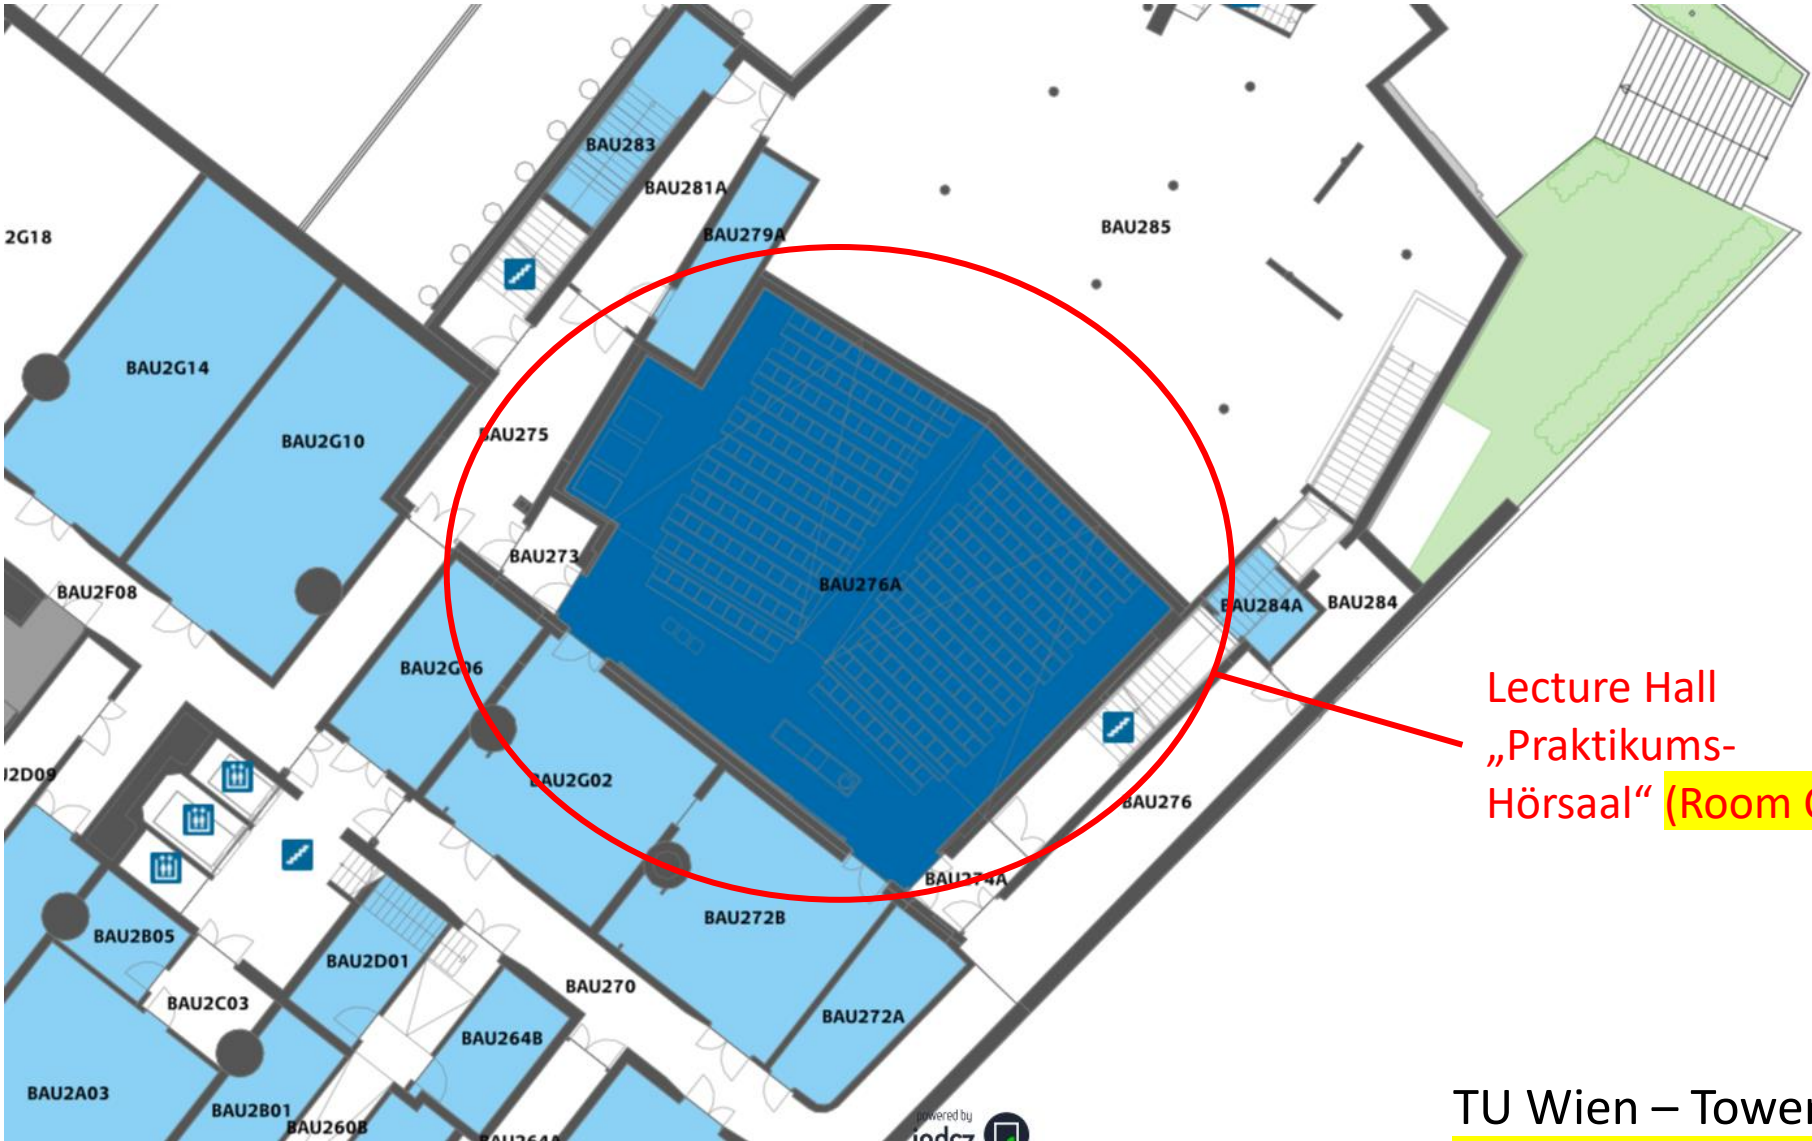

# ISNNM-2024 Rooms TU Wien

Registration area  
BA EG A01

Lecture Hall  
„Auditorium Maximum“

Backup coffee  
area

TU Wien – Tower Building BA  
Ground Floor EG  
(Registration Desk)

ISSNM-2024  
Rooms TU Wien

Lecture Hall „Auditorium  
Maximum“ (Room A)

TU Wien – Tower Building BA  
First Underground Floor U1

TU Wien – Tower Building BA  
Second Floor O2

Lecture Hall  
„Praktikums-  
Hörsaal“ (Room C)

TU Wien – Tower Building BA  
Second Underground Floor U2

# TU Wien – Tower Building BA

<b>Second Floor O2 (Room B / Poster)</b>
<b>Ground Floor EG (Registration Desk)</b>
<b>First Underground Floor U1 (Room A)</b>
<b>Second Underground Floor U2 (Room B)</b>