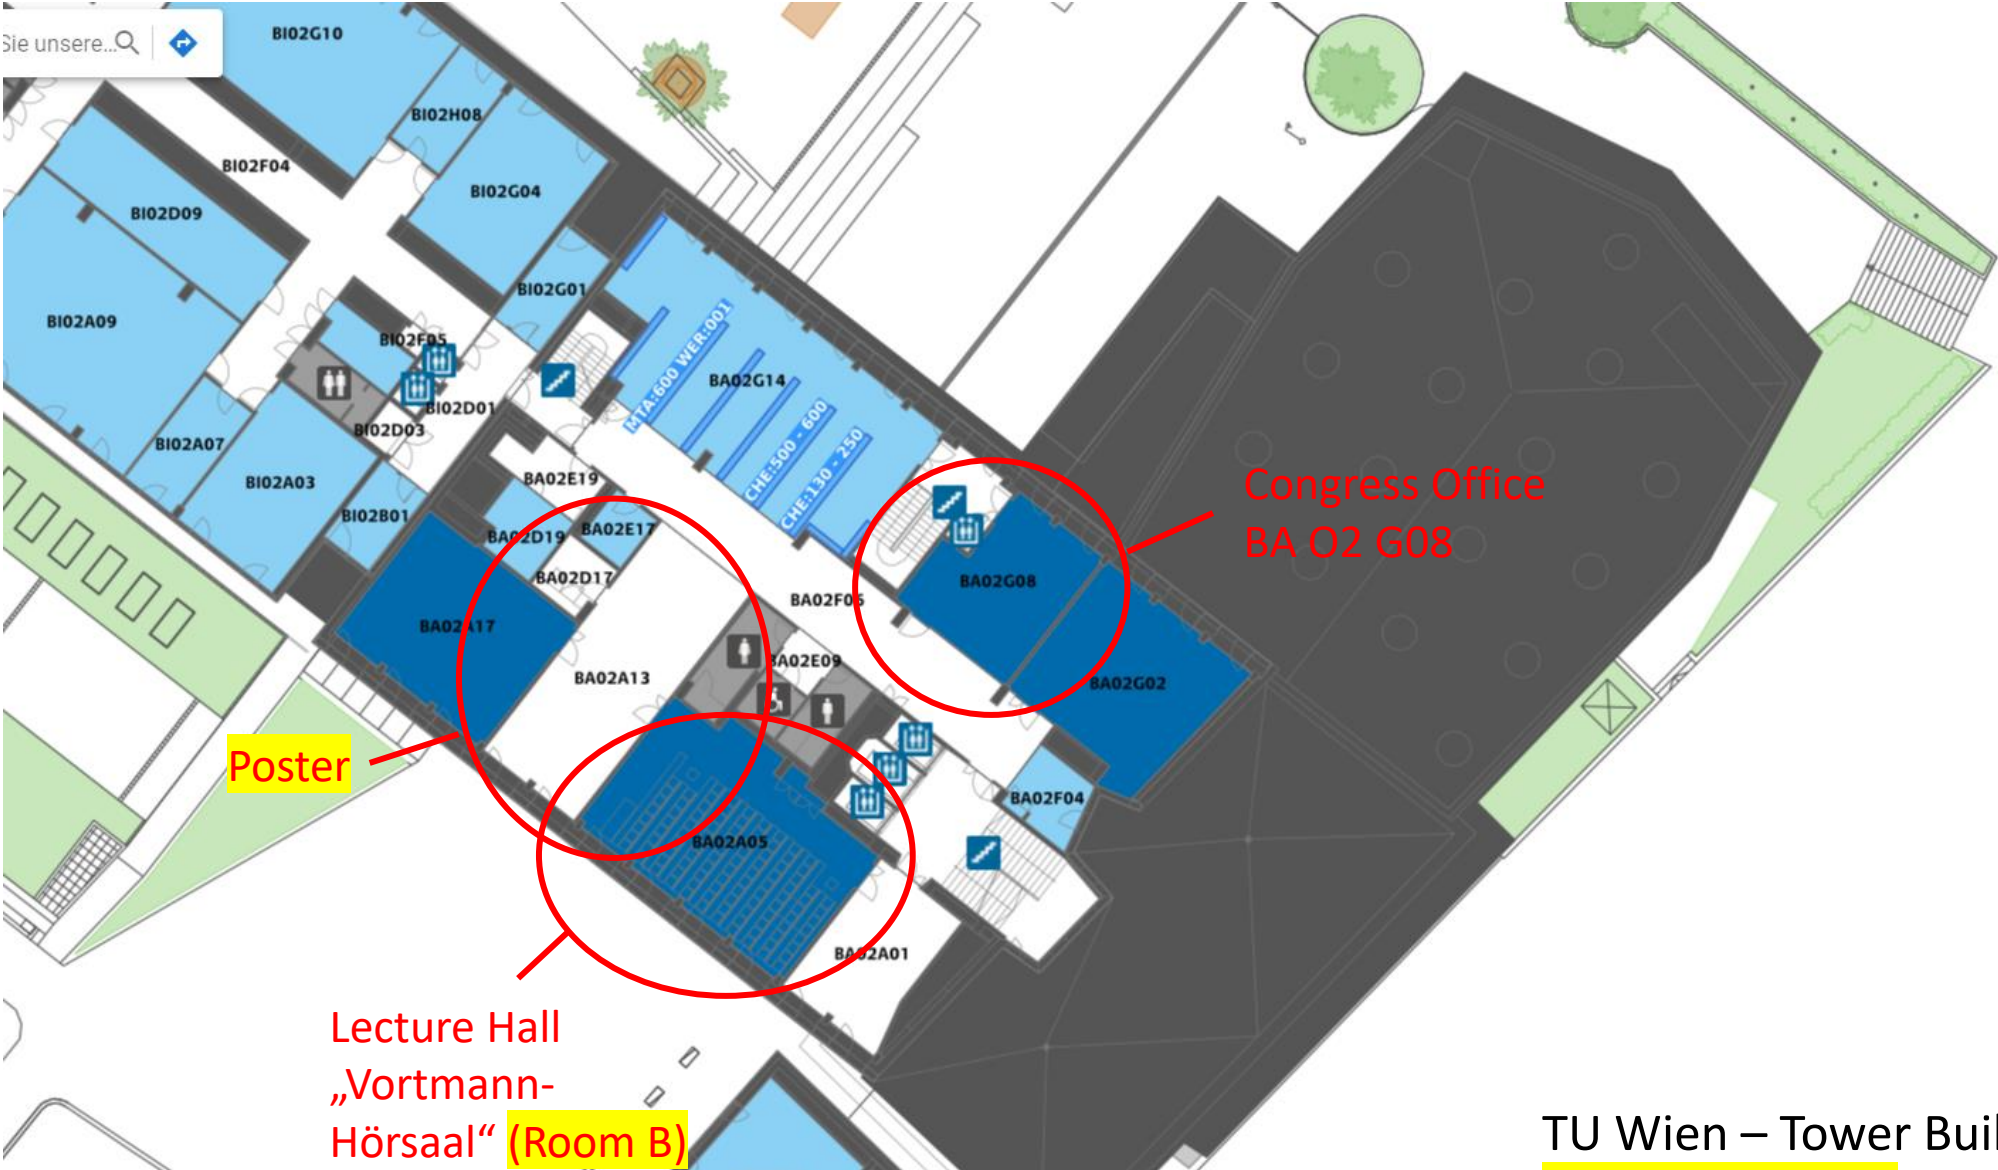

# ISNNM-2024 Rooms TU Wien

Registration area  
BA EG A01

Lecture Hall  
„Auditorium Maximum“

Backup coffee  
area

TU Wien – Tower Building BA  
Ground Floor EG  
(Registration Desk)

ISSNM-2024  
Rooms TU Wien

Lecture Hall „Auditorium  
Maximum“ (Room A)

TU Wien – Tower Building BA  
First Underground Floor U1

TU Wien – Tower Building BA  
Second Floor O2

Lecture Hall  
„Praktikums-  
Hörsaal“ (Room C)

TU Wien – Tower Building BA  
Second Underground Floor U2

# TU Wien – Tower Building BA

<b>Second Floor O2 (Room B / Poster)</b>
<b>Ground Floor EG (Registration Desk)</b>
<b>First Underground Floor U1 (Room A)</b>
<b>Second Underground Floor U2 (Room B)</b>